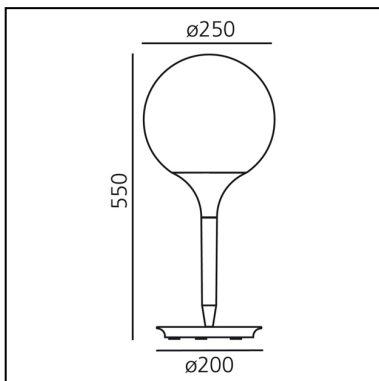

Castore table 25

Michele De Lucchi
Huub Ubbens

IP20    

LUMINAIRE

- Watt: **77W**
- Voltage: **220V-240V**
- Delivered lumens output: **1065lm**
- CCT: **2900K**
- Efficiency: **81%**
- Efficacy: **14.52lm/W**
- CRI: **100**

Notes

Touch dimmer button on the lamp base for the storage of the latest light intensity set-up or the use of a local or remote control (controlled socket). Available in four sizes.

DESCRIPTION

The spherical diffuser design is enhanced by a removable-fitting and tapering luminous stem, that makes the transition from the strong diffuser light to the blind lamp structure area gentle. Base in zamac, stem in thermoplastic resin, blown glass diffuser.

PRODUCT CODE: 1050010A

FEATURES

- Article Code: **1050010A**
- Colour: **White**
- Installation: **Table**
- Material: **Zamak, polycarbonate, blown glass**
- Series: **Design Collection**
- Environment: **Indoor**
- Area contract: **Hospitality, Retail, Residential**
- Emission: **Diffused**
- design by: **Michele De Lucchi, Huub Ubbens**

DIMENSIONS

- Height: **cm 55**
- Diameter: **cm 25**
- Base Diameter: **cm 20**
- Impact Resistance: **N/D**
- Glow Wire Test: **750°**

NOT INCLUDED SOURCES

- Category: **HALO**
- Number: **1**
- Watt: **77 W**
- Socket: **E27**
- Color temperature (K): **3000 K**
- Class: **A**